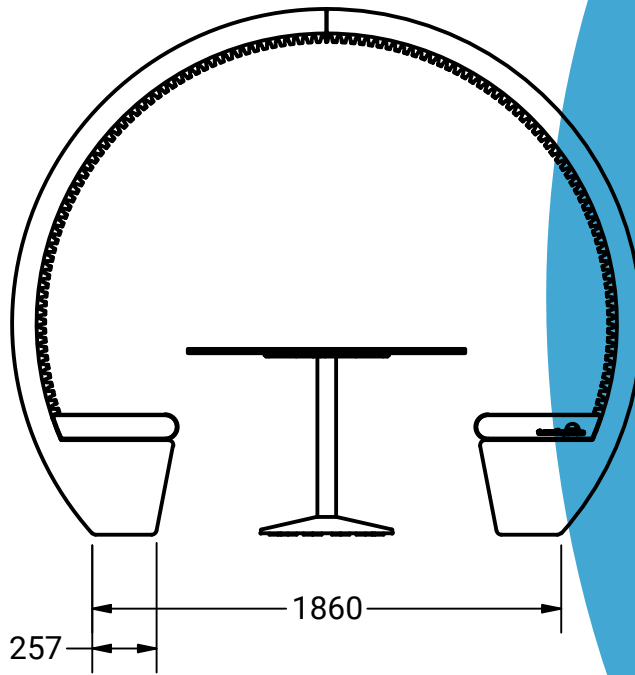

Power exit back left

257 1860

Power exit back right

13 amp fused plug with two metre cable reach from exit

DRAWN Tom Dunford		the <b>meeting pod</b> .co.uk		
CHECKED				
QA		TITLE		
MFG		8 person open ring power exit		
APPROVED		SIZE		REV
		SCALE		SHEET 1 OF 1