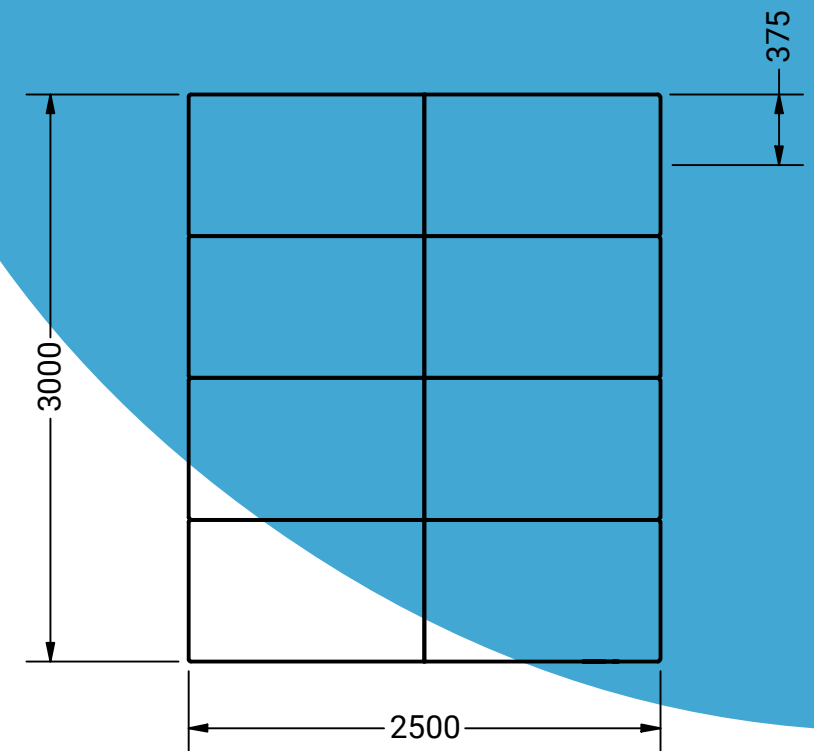

Power exit back left

257 1860

Power exit back right

13 amp fused plug with two metre cable reach from exit

DRAWN Tom Dunford		the <b>meeting pod</b> .co.uk		
CHECKED				
QA		TITLE		
MFG		8 person open ring power exit		
APPROVED		SIZE		REV
		SCALE		SHEET 1 OF 1