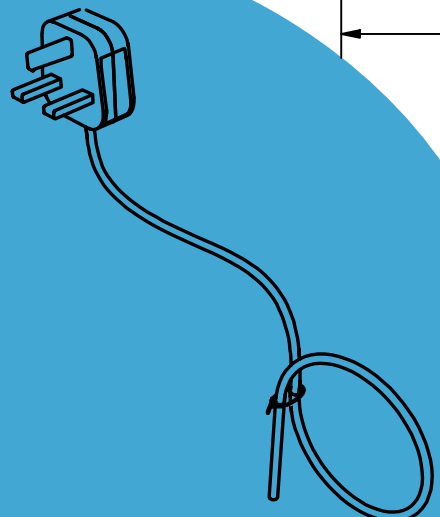

Power exit back left

257 1860

Power exit back right

13 amp fused plug with two metre cable reach from exit

DRAWN Tom Dunford		the <b>meeting pod</b> .co.uk		
CHECKED				
QA		TITLE		
MFG		8 person open ring power exit		
APPROVED		SIZE		REV
		SCALE		SHEET 1 OF 1