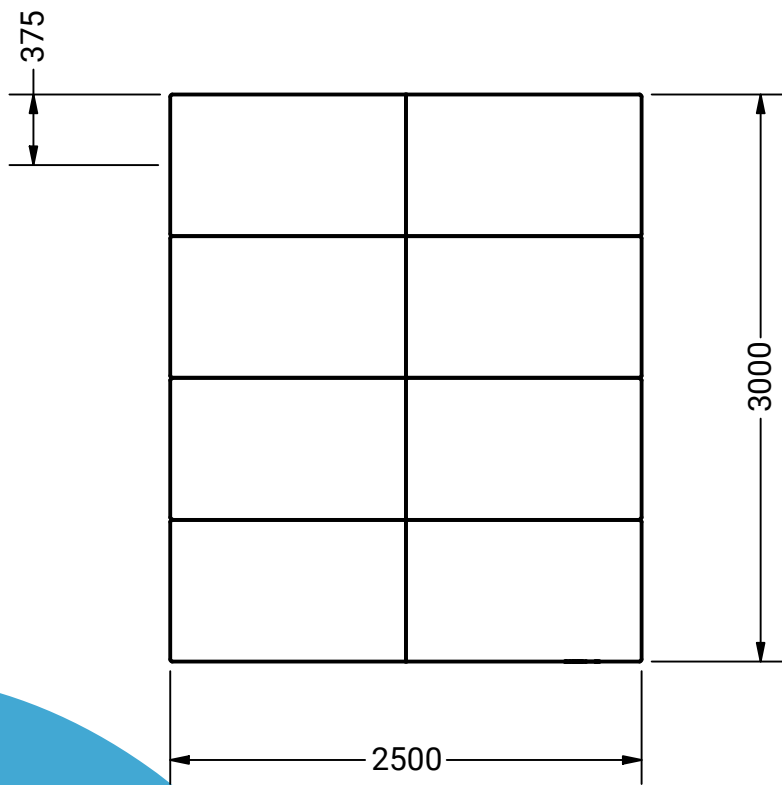

Power exit back left

257 1860

Power exit back right

13 amp fused plug with two metre cable reach from exit

DRAWN Tom Dunford		the <b>meeting pod</b> .co.uk		
CHECKED				
QA		TITLE		
MFG		8 person open ring power exit		
APPROVED		SIZE		REV
		SCALE		SHEET 1 OF 1